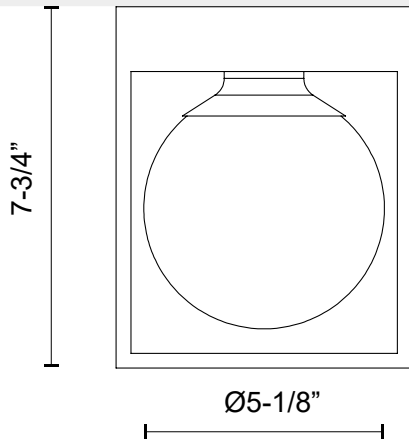

AMELIA VL519106

FIXTURE DIMENSIONS	W6-3/8" x H6-3/8" x E7-3/4"
HEIGHT FROM CENTER	3-1/8"
EXTENSION	7-3/4"
LAMP TYPE	E26
MAX WATTAGE	60W
BULB QTY	1
BULBS INCLUDED	No
VOLTAGE	120V
GLASS DETAILS	Opal Glass
MATERIAL	Glass; Steel;
INSTALL OPTIONS	Horizontal/Vertical; Wall;
LOCATION	Damp
PAINT FINISH	AG01; MB01;

[D - Diameter, L - Length, W - Width, H - Height, E - Extension]

AVAILABLE FINISHES:

*For complete warranty terms, please visit: www.aloralighting.com/warranty

WWW.ALORAMOOD.COM

© 2022 KUZCO LIGHTING. ALL RIGHTS RESERVED.