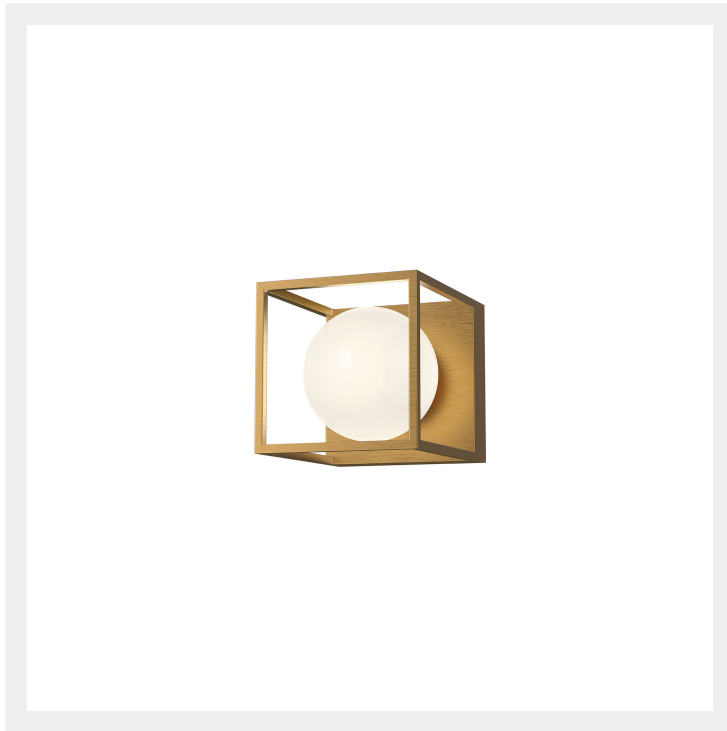

## AMELIA VL519106

FIXTURE DIMENSIONS	W6-3/8" x H6-3/8" x E7-3/4"
HEIGHT FROM CENTER	3-1/8"
EXTENSION	7-3/4"
LAMP TYPE	E26
MAX WATTAGE	60W
BULB QTY	1
BULBS INCLUDED	No
VOLTAGE	120V
GLASS DETAILS	Opal Glass
MATERIAL	Glass; Steel;
INSTALL OPTIONS	Horizontal/Vertical; Wall;
LOCATION	Damp
PAINT FINISH	AG01; MB01;

### AVAILABLE FINISHES:

VL519106AGOP  
Aged Gold/Opal  
Matte Glass

VL519106MBOP  
Matte Black/Opal  
Matte Glass

\*For complete warranty terms, please visit: [www.aloralighting.com/warranty](http://www.aloralighting.com/warranty)